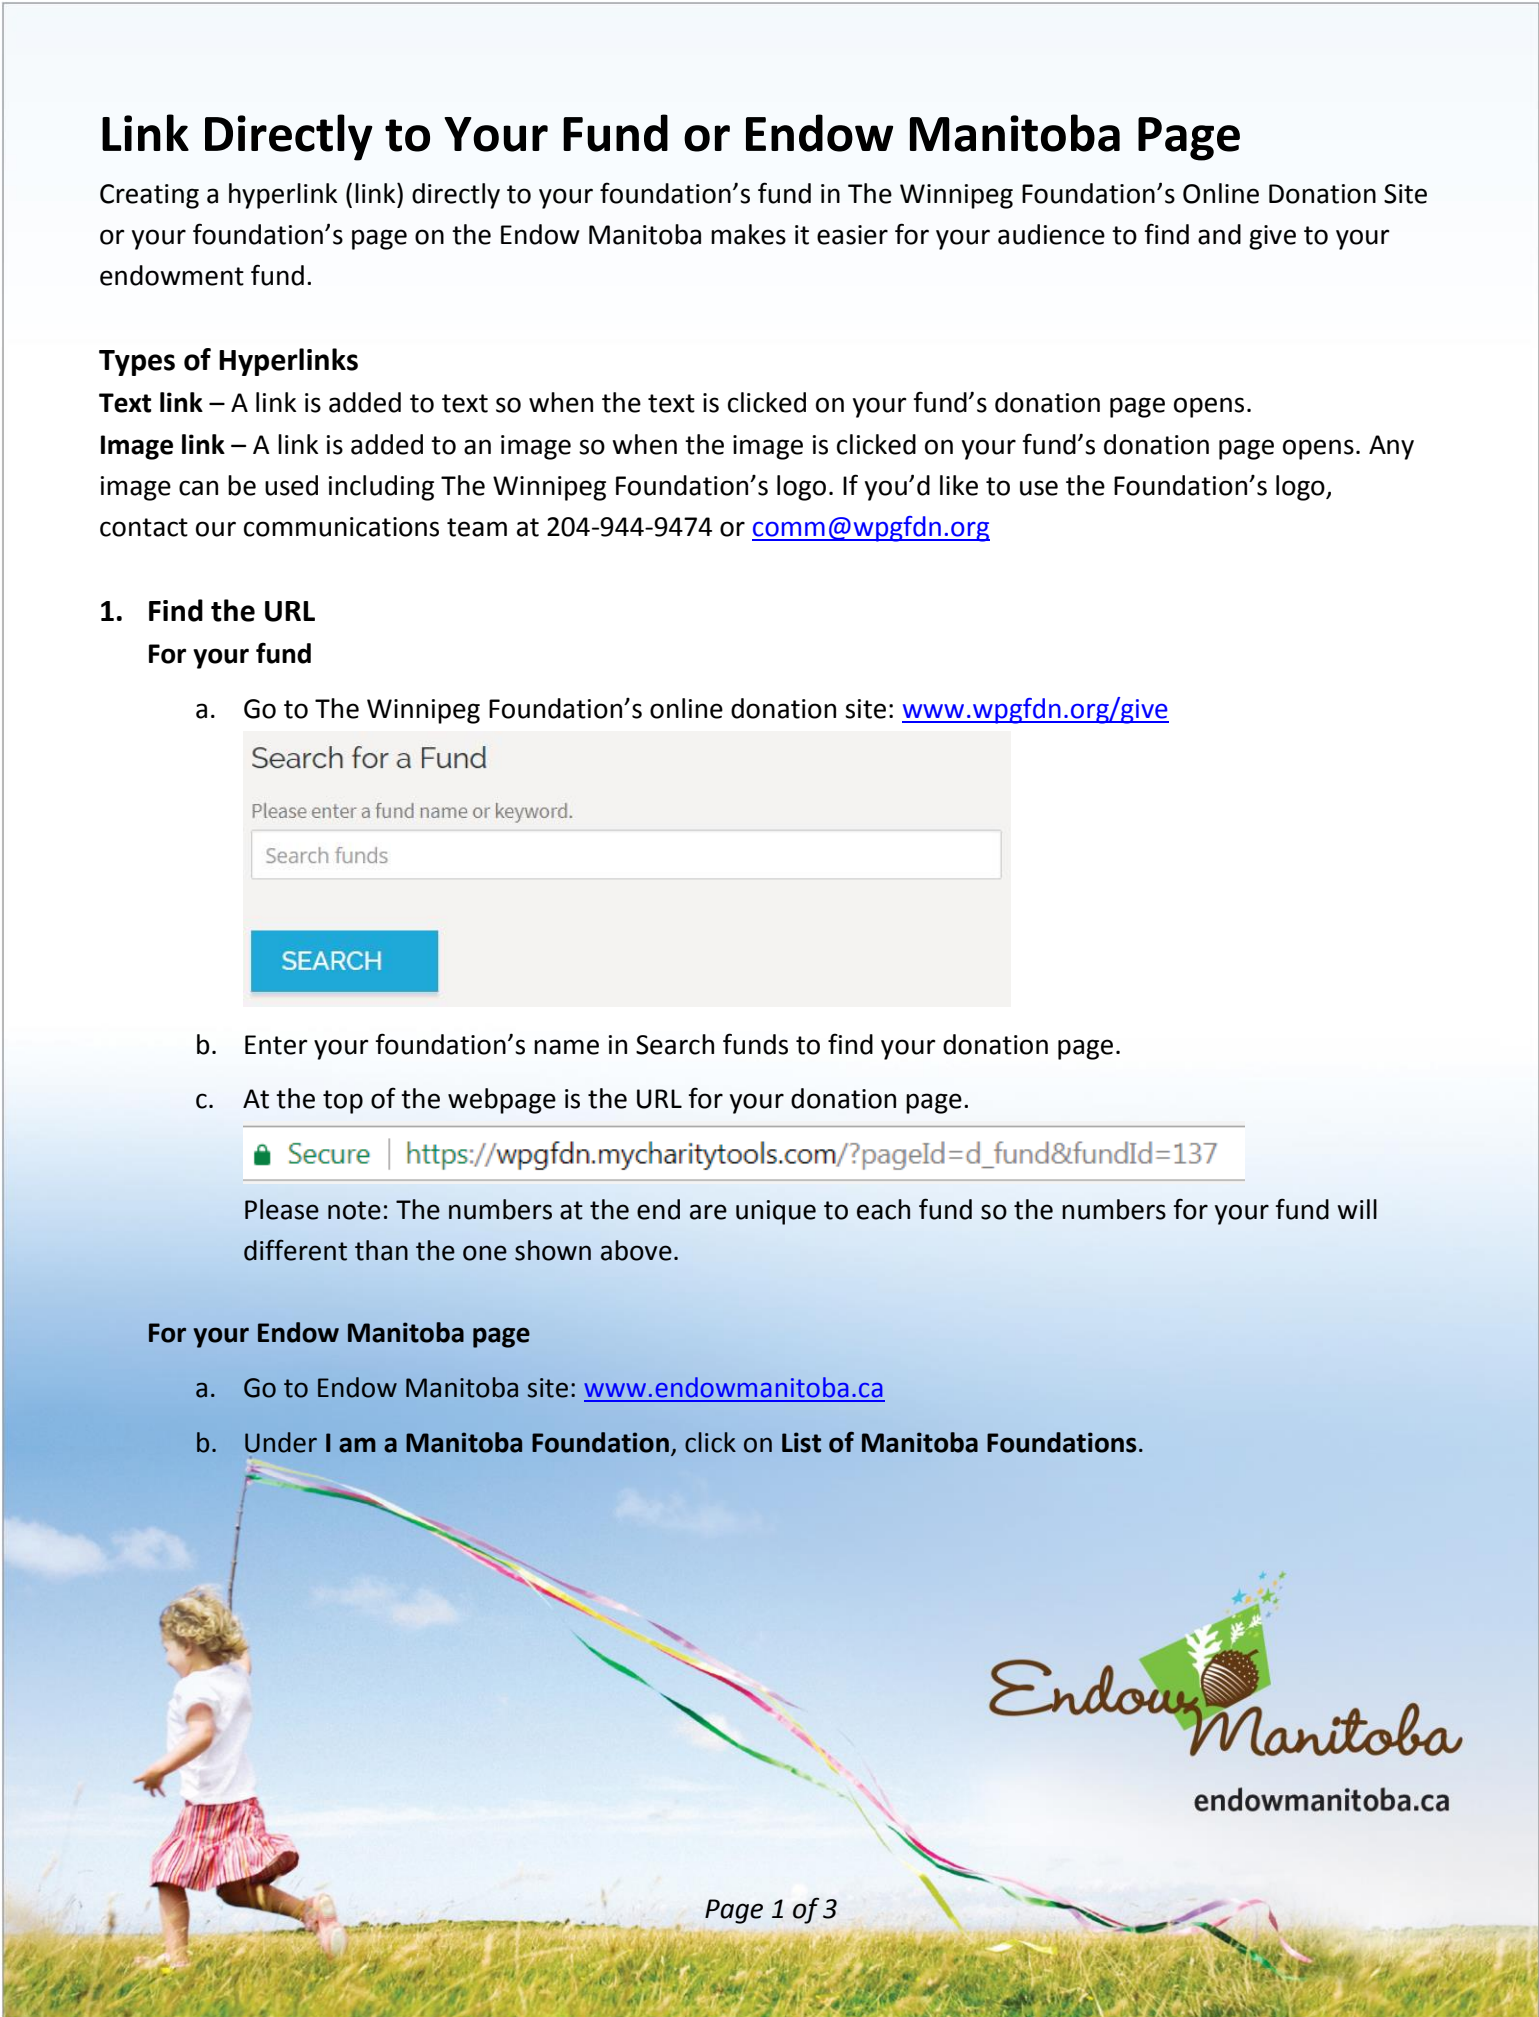

Link Directly to Your Fund or Endow Manitoba Page

Creating a hyperlink (link) directly to your foundation’s fund in The Winnipeg Foundation’s Online Donation Site or your foundation’s page on the Endow Manitoba makes it easier for your audience to find and give to your endowment fund.

Types of Hyperlinks

Text link – A link is added to text so when the text is clicked on your fund’s donation page opens.

Image link – A link is added to an image so when the image is clicked on your fund’s donation page opens. Any image can be used including The Winnipeg Foundation’s logo. If you’d like to use the Foundation’s logo, contact our communications team at 204-944-9474 or comm@wpgfdn.org

1. Find the URL

For your fund

- a. Go to The Winnipeg Foundation’s online donation site: www.wpgfdn.org/give

- b. Enter your foundation’s name in Search funds to find your donation page.
- c. At the top of the webpage is the URL for your donation page.

Secure | <https://wpgfdn.mycharitytools.com/?pageId=d_fund&fundId=137>

Please note: The numbers at the end are unique to each fund so the numbers for your fund will differ than the one shown above.

For your Endow Manitoba page

- a. Go to Endow Manitoba site: www.endowmanitoba.ca
- b. Under **I am a Manitoba Foundation**, click on **List of Manitoba Foundations**.